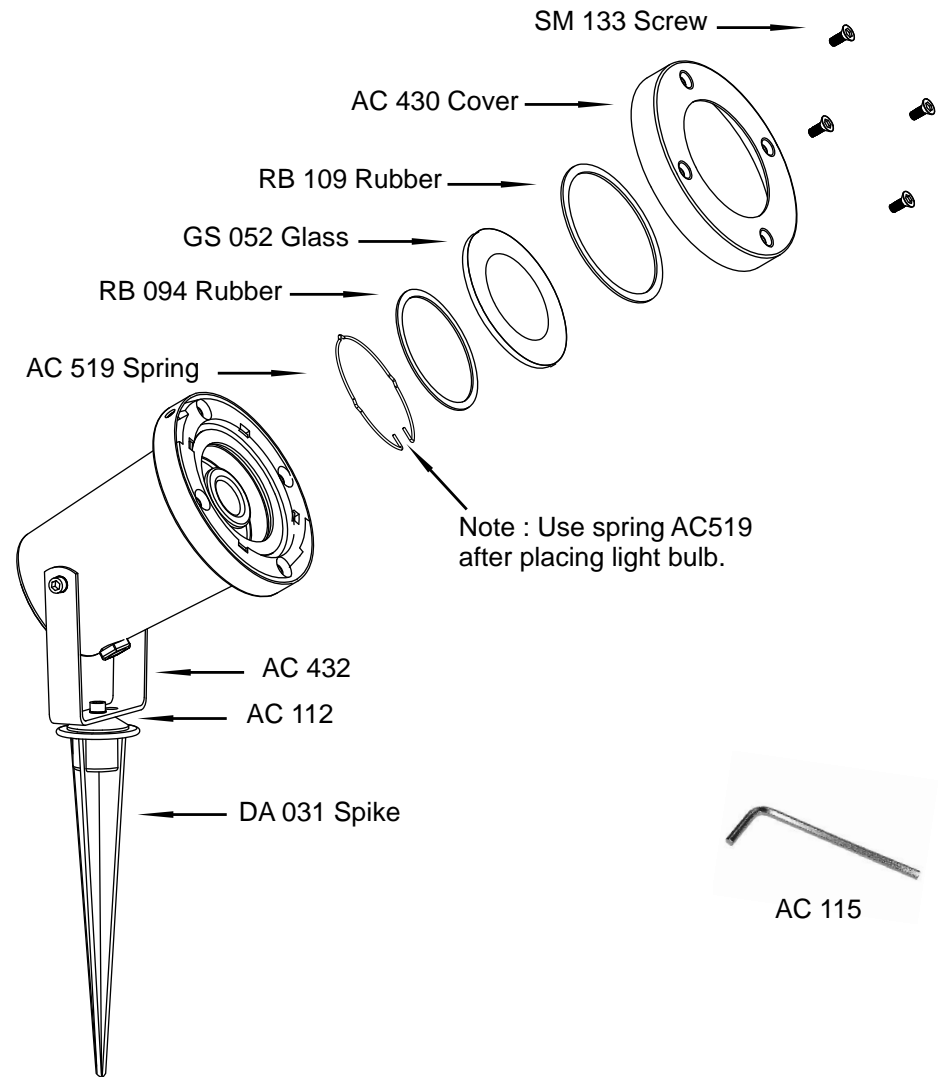

Protego

4118601

**Garden
Lights**

MI8063 - 20190314

**Garden
Lights**