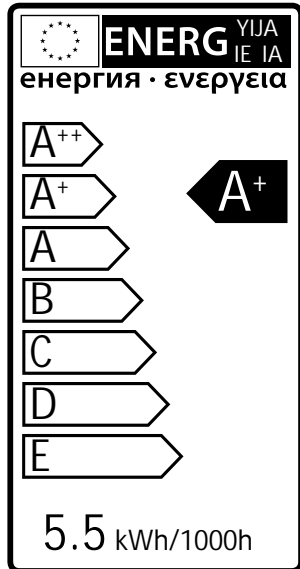

5 Watt	On/Off 5000	Failure < 5% after 1000h
320 Lumen	Non dimmable	Failure < 10% after 6000h
3000 Kelvin	Instant full light	Flux > 80% after 6000h
10.000 Hours	Power factor > 0,5	CRI > 65

MR16 5x LED 12V
5W GU5.3
Art. nr.6194011