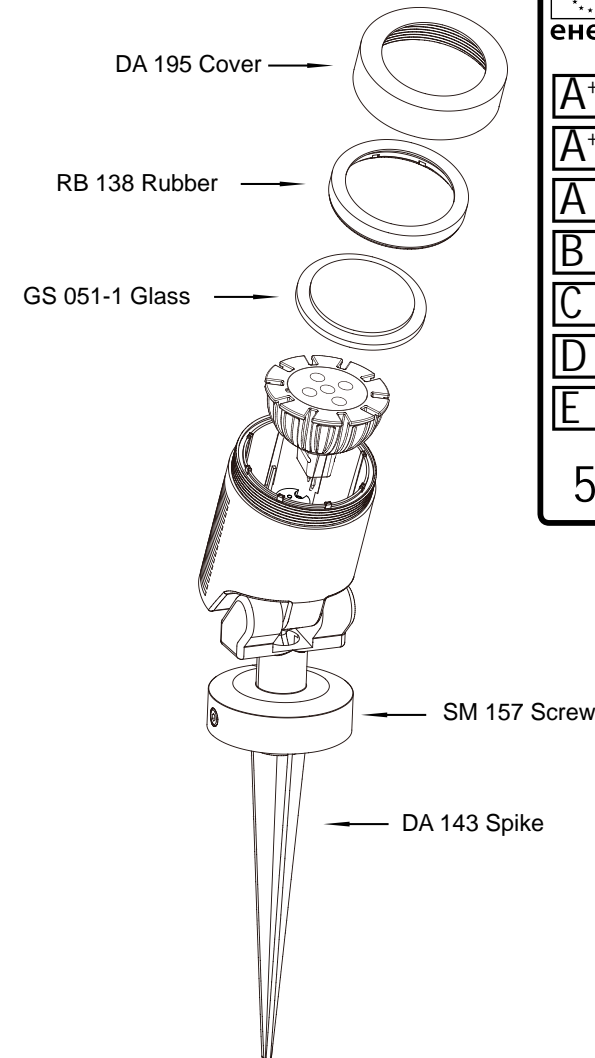

Arcus

3164011

5 Watt	On/Off 5000	Failure < 5% after 1000h
320 Lumen	Non dimmable	Failure < 10% after 6000h
3000 Kelvin	Instant full light	Flux > 80% after 6000h
10.000 Hours	Power factor > 0,5	CRI > 65

MR16 5x LED 12V
5W GU5.3
Art. nr.6194011