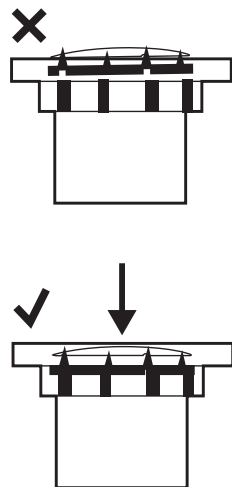

874/2012

glass

frosted

star

Garden Lights